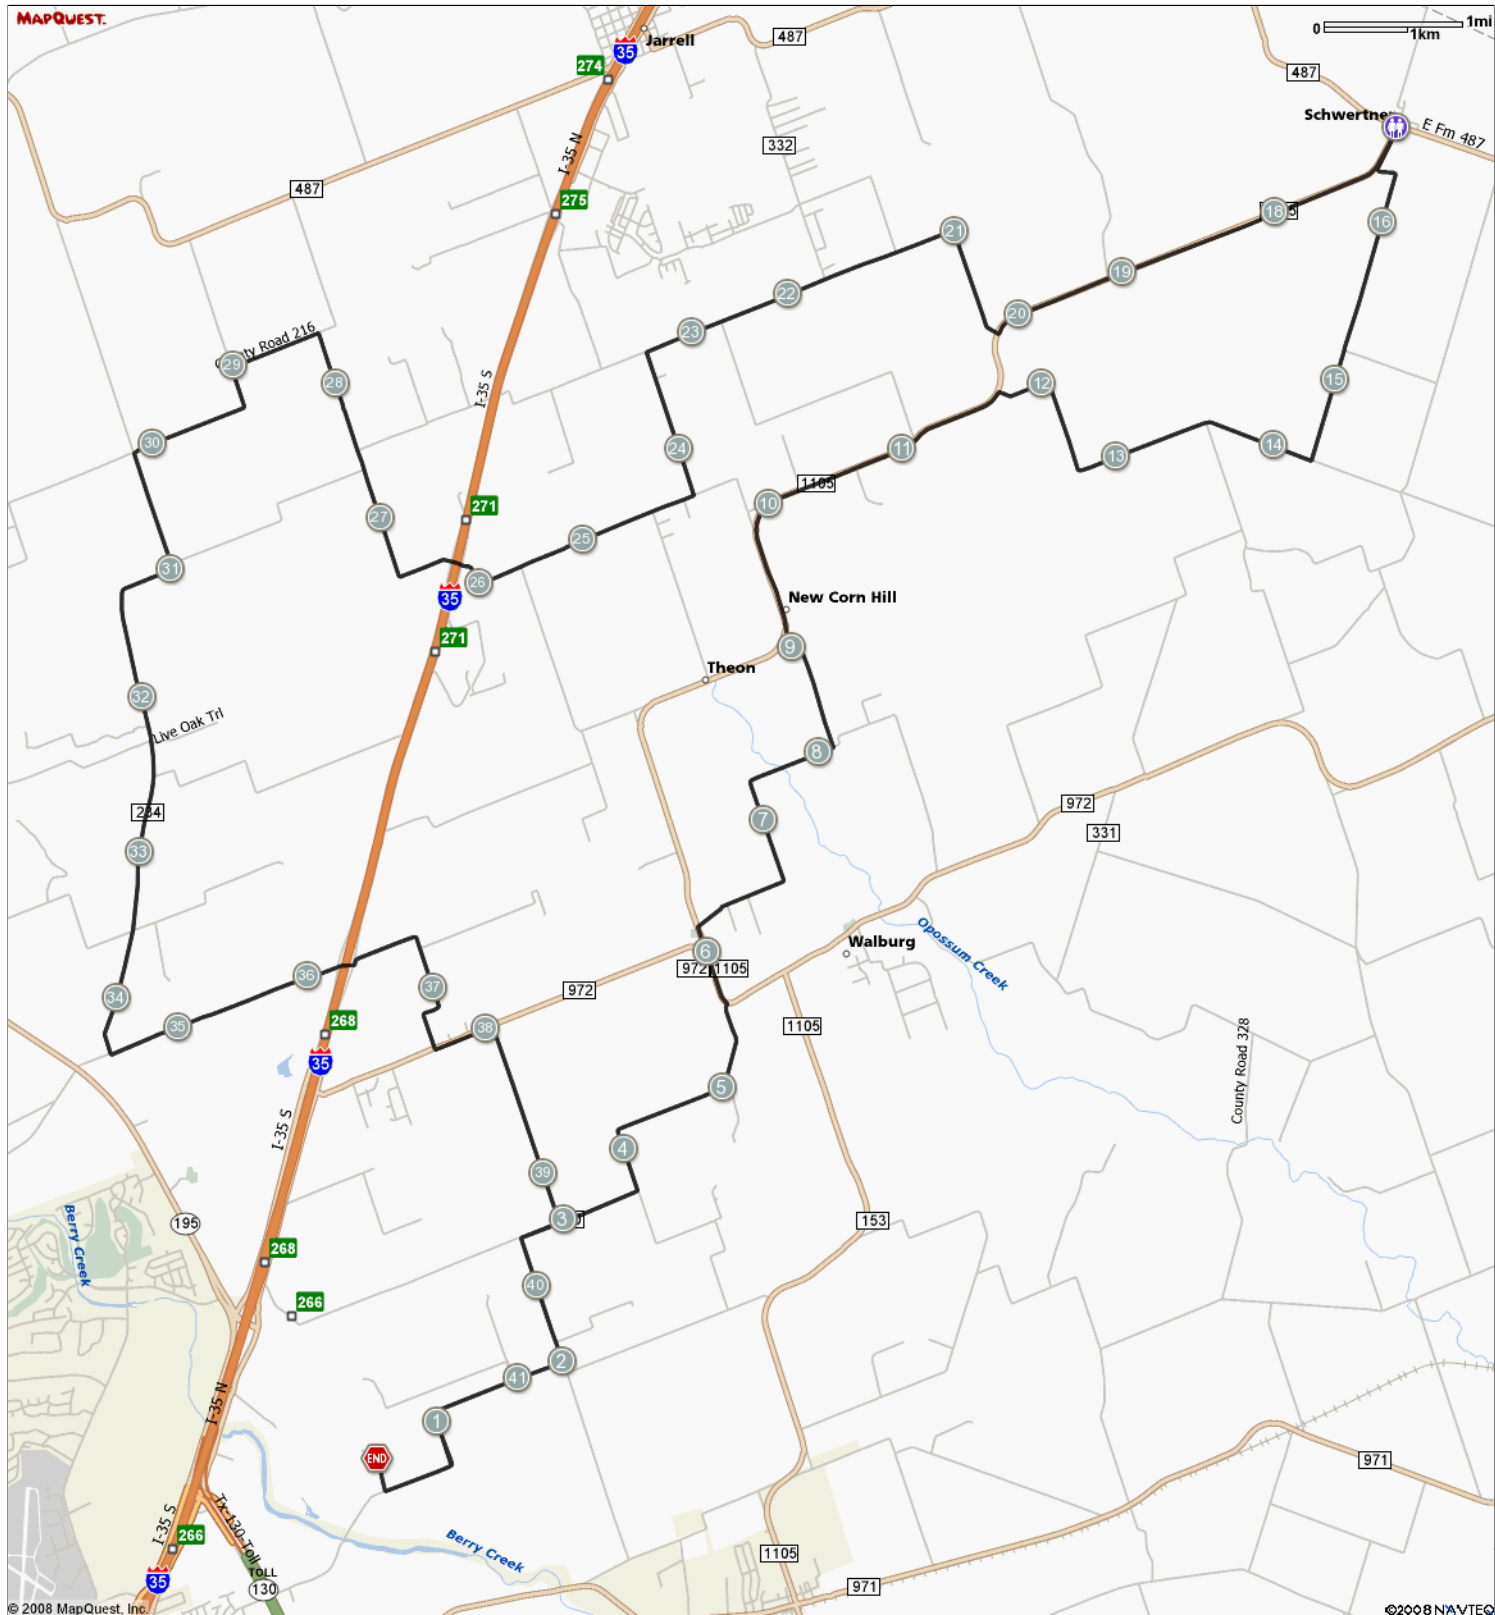

ROUTE DESCRIPTION:
No Description Provided

ROUTE DESCRIPTION:
 No Description Provided

Notes		
AT	FOR	NOTES
0.24 mi.		9,705 ft. Turn left at Highway 152
2.07 mi.		4,622 ft. Turn left at Highway 140
2.95 mi.		4,729 ft. Turn right at Highway 150
3.85 mi.		9,546 ft. Turn left to stay on Highway 150
5.65 mi.		2,230 ft. Turn left at 1105/972
6.08 mi.		778 ft. Turn right at 1105
6.22 mi.		10,622 ft. Turn right at Highway 317
8.23 mi.		4,056 ft. Turn left at Highway 316
9 mi.		650 ft. Turn right at County Road 316 Spur
9.13 mi.		14,440 ft. Turn right at 1105
11.86 mi.		14,532 ft. Turn right at Highway 302
14.61 mi.		11,098 ft. Turn left at Highway 322
16.71 mi.		162 ft. Slight right at Co Hwy 332 Dr
16.75 mi.		1,500 ft. Turn right at 1105
17.03 mi.		17,008 ft. Bathroom
20.25 mi.		16,419 ft. Turn right at Highway 314
23.36 mi.		5,319 ft. Turn left at Highway 375

Notes		
AT	FOR	NOTES
24.37 mi.		9,681 ft. Turn right at Highway 311/ Highway 312 Continue to follow Highway 311
26.2 mi.		11,555 ft. Continue on Highway 237
28.39 mi.		3,482 ft. Turn left at Highway 216
29.05 mi.		5,952 ft. Turn left at Highway 236/ Highway 239
30.18 mi.		22,883 ft. Turn left at Highway 234
34.51 mi.		9,728 ft. Turn left at Highway 143
36.35 mi.		214 ft. Turn left at N I 35/ N I 35 Frontage Rd/ N I H 35
36.39 mi.		6,965 ft. Turn right at Highway 142
37.71 mi.		2,341 ft. Turn left at 972
38.16 mi.		7,289 ft. Turn right at Highway 141
39.54 mi.		1,526 ft. Turn right at Highway 150
39.83 mi.		4,622 ft. Turn left at Highway 140
40.7 mi.		9,703 ft. Turn right at Highway 152
42.54 mi.		1,098 ft. Turn right
42.75 mi.		- Stop